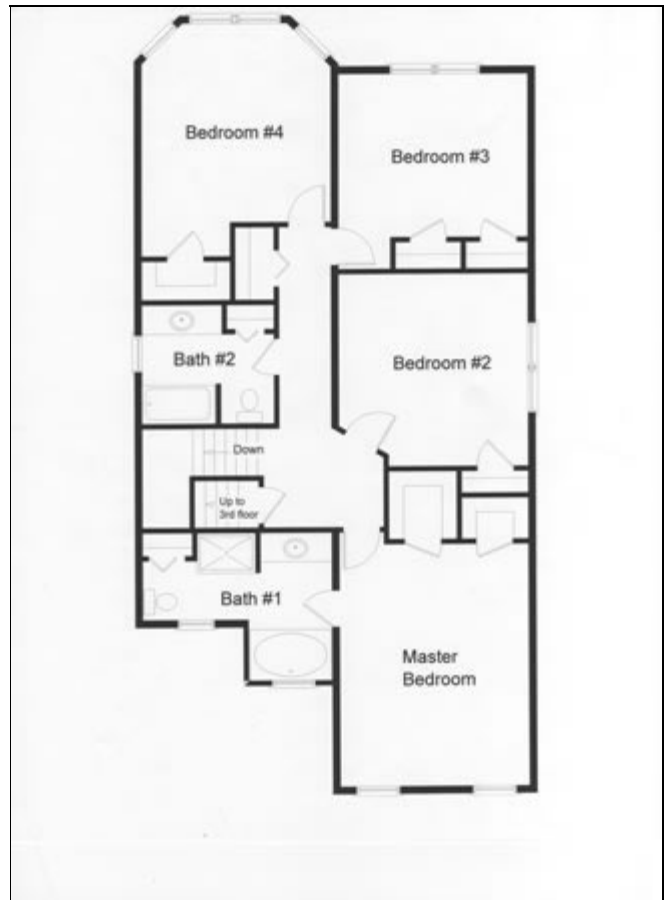

Second Floor

5-6 Bedroom Floor Plans Modular Home Floor Plans

RBA Homes
732.747.3800 • 252 Broad Street • Red Bank, NJ 07701

www.rbahomes.com