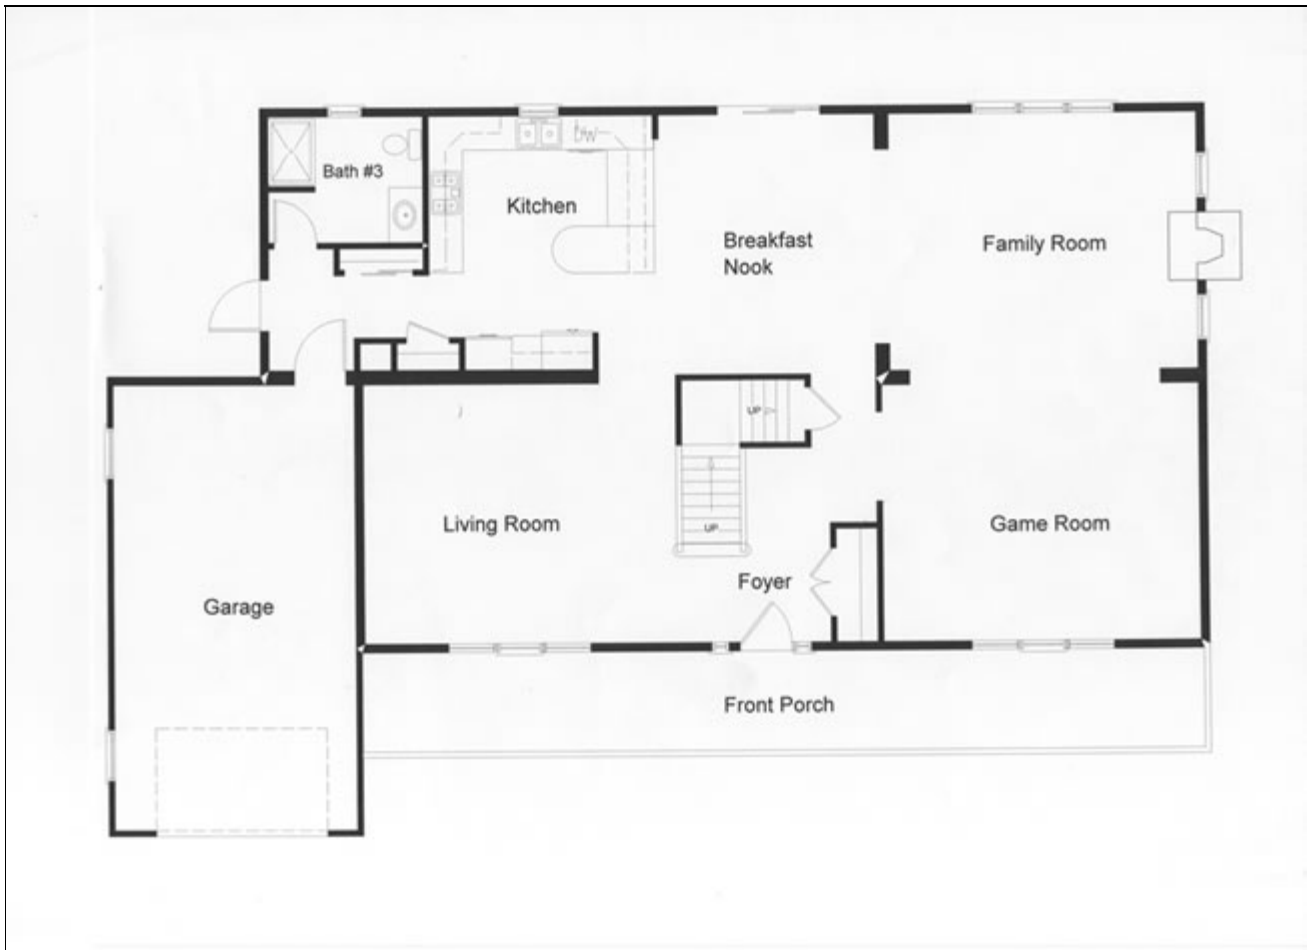

Approximately 3,280 sq. ft. — Two Story

THE SUMMIT

<u>LIVING AREA (SQ FT)</u>	<u>ROOMS</u>	<u>FOUNDATION</u>
Main: 1,680	Bedrooms: 4	Basement
Upper: 1,600	Full Baths: 3	Width: 32'
Third: Attic		Length: 50'/55'

Northvale, NJ
Bergen County

FIRST FLOOR

SECOND FLOOR

Approximately 3,280 sq. ft. — Two Story

Northvale, NJ
Bergen County

THE SUMMIT

<u>LIVING AREA (SQ FT)</u>	<u>ROOMS</u>	<u>FOUNDATION</u>
Main: 1,680	Bedrooms: 4	Basement
Upper: 1,600	Full Baths: 3	Width: 32'
Third: Attic		Length: 50'/55'

2 Story Colonial Floor Plans
Modular Home Floor Plans

RBA Homes
732.747.3800 • 252 Broad Street • Red Bank, NJ 07701
www.rbahomes.com