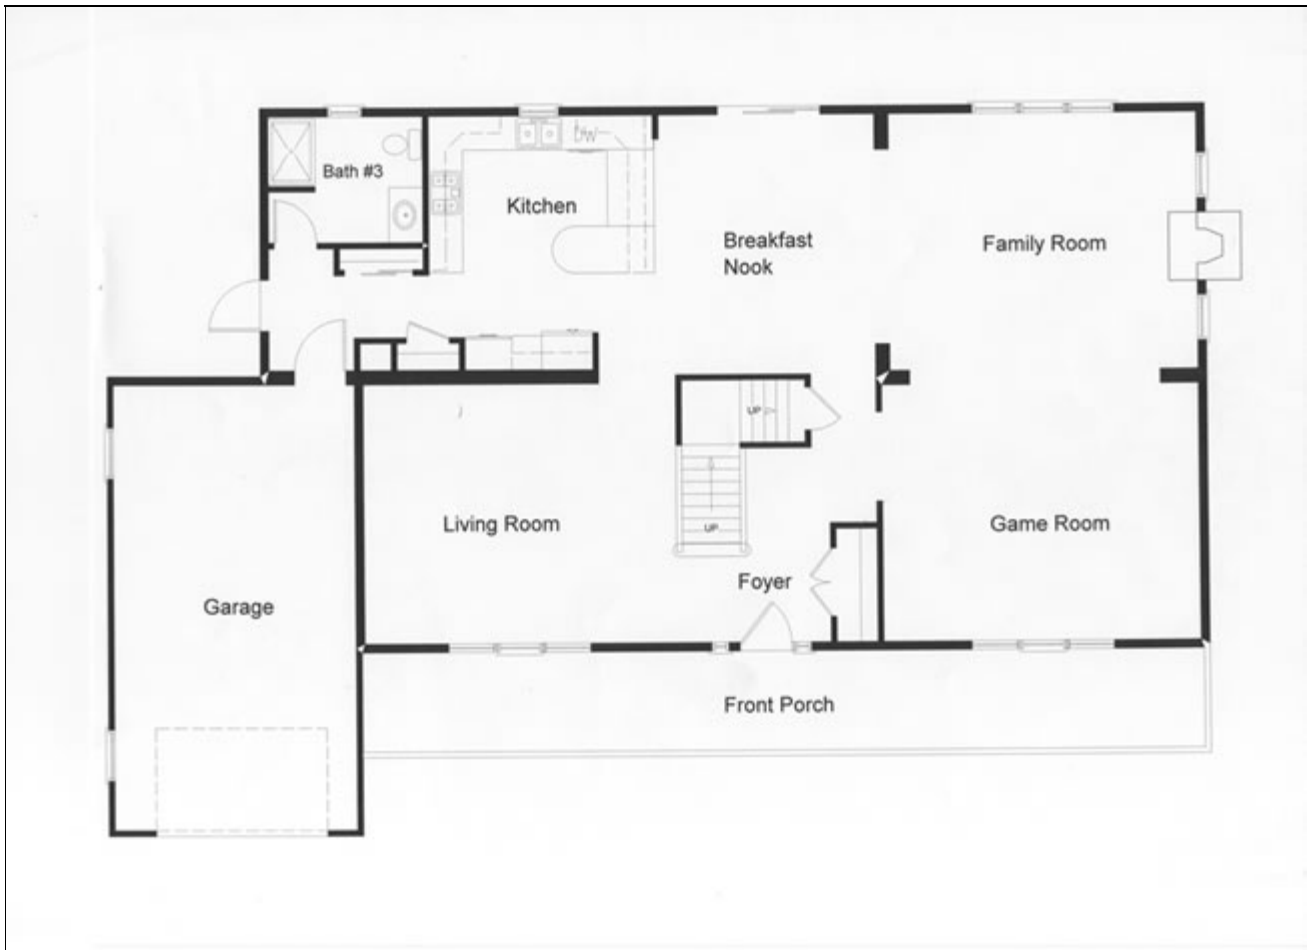

Approximately 3,280 sq. ft. — Two Story

## THE SUMMIT

<u>LIVING AREA (SQ FT)</u>	<u>ROOMS</u>	<u>FOUNDATION</u>
Main: 1,680	Bedrooms: 4	Basement
Upper: 1,600	Full Baths: 3	Width: 32'
Third: Attic		Length: 50'/55'

Northvale, NJ  
Bergen County

**FIRST FLOOR**

**SECOND FLOOR**

Approximately 3,280 sq. ft. — Two Story

Northvale, NJ  
Bergen County

## THE SUMMIT

<u>LIVING AREA (SQ FT)</u>	<u>ROOMS</u>	<u>FOUNDATION</u>
Main: 1,680	Bedrooms: 4	Basement
Upper: 1,600	Full Baths: 3	Width: 32'
Third: Attic		Length: 50'/55'