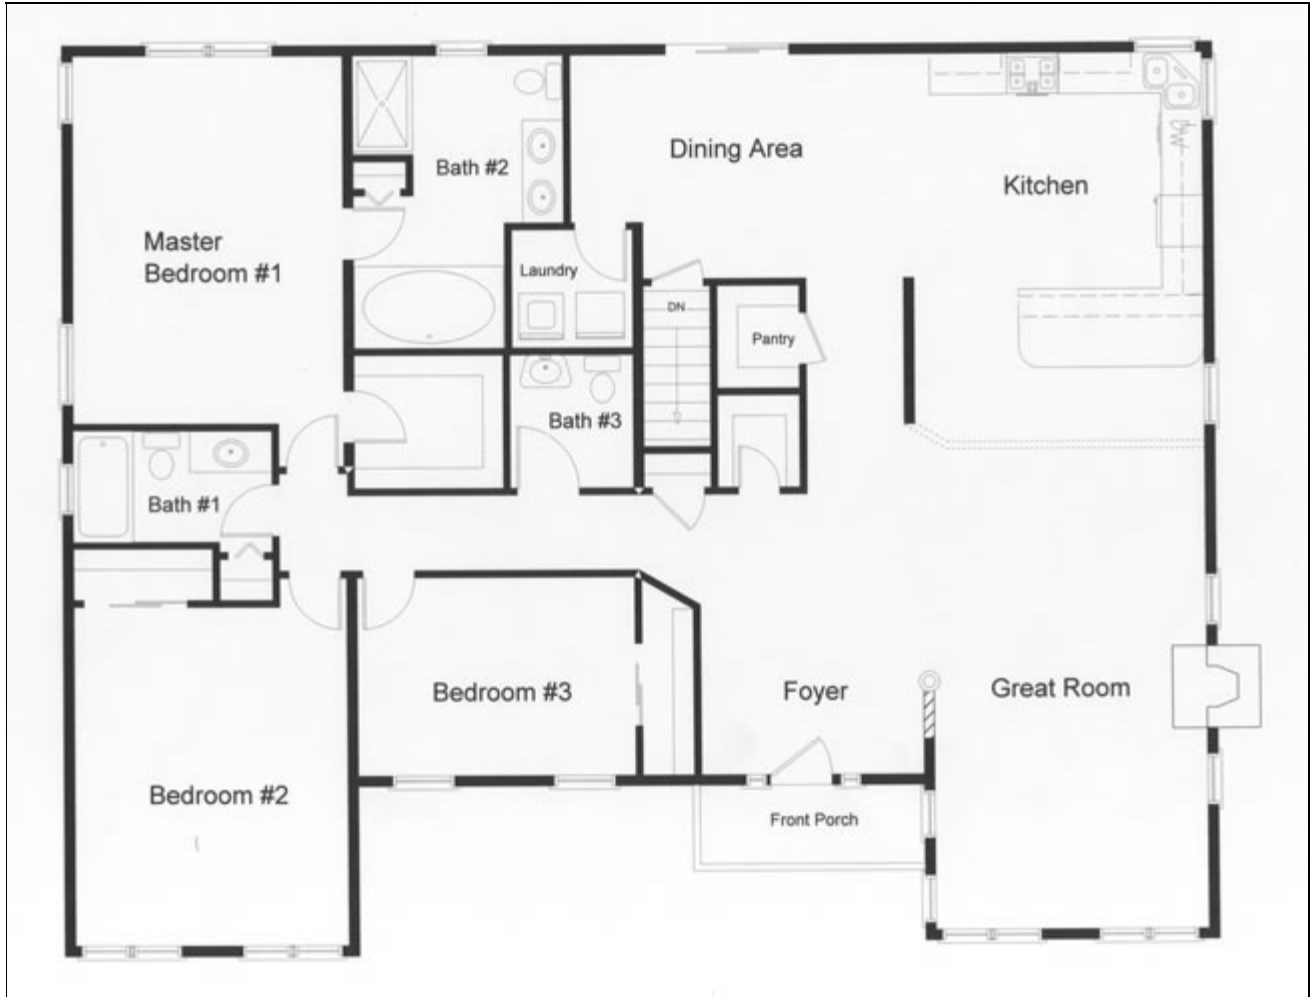

Approximately 2,312 sq. ft. — Ranch

THE DOWNING HILL

<u>LIVING AREA (SQ. FT.)</u>	<u>ROOMS</u>	<u>FOUNDATION</u>
Main: 2,312	Bedrooms: 3	Basement
Storage Attic	Full Baths: 2	Width: 36'/44'
	Half Baths: 1	Length: 56'

Colts Neck, NJ
Monmouth County

3 Bedroom Floor Plans Modular Home Floor Plans

RBA Homes
732.747.3800 • 252 Broad Street • Red Bank, NJ 07701
www.rbahomes.com